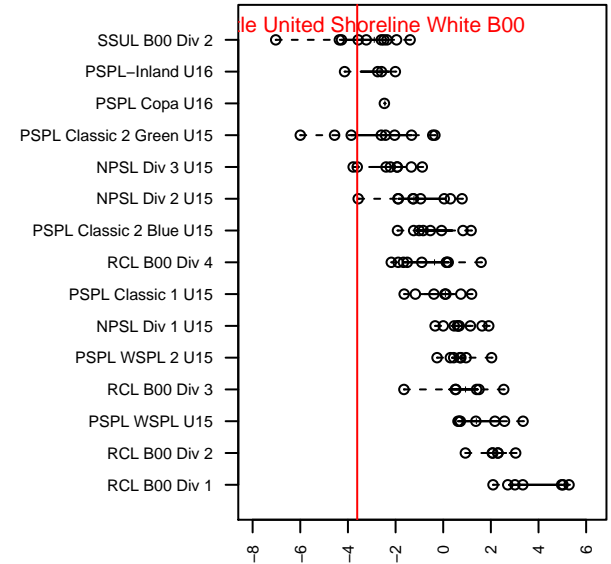

Seattle United Shoreline White B00

Seattle United Regional
 Shoreline, WA
 B00 total strength=889
 attack=1.81 defense=1.02
 fall league = NPSL Div 3 U15

alt names used:
 SU Shoreline White
 Seattle United SH B00 White
 Seattle United SH B00 White
 Seattle United SH B00 White

Venues played:
 2015 KCC BU15
 2015 Strawberry Classic BU15
 2015 Sky River BU14-15
 2015 NPSL Division 3 U15

Seattle United Shoreline White B00
 Dots are actual minus expected GF (blue circles) and GA (red triangles).
 Blue line is smoothed change in attack strength. Red is smoothed change in defense strength.

**attack and defense variance (black dot)
relative to other teams
and top 10 in region**

**attack and defense rating
relative to others at age
and all opponents in last 13 months**

Performance relative to 13 month average