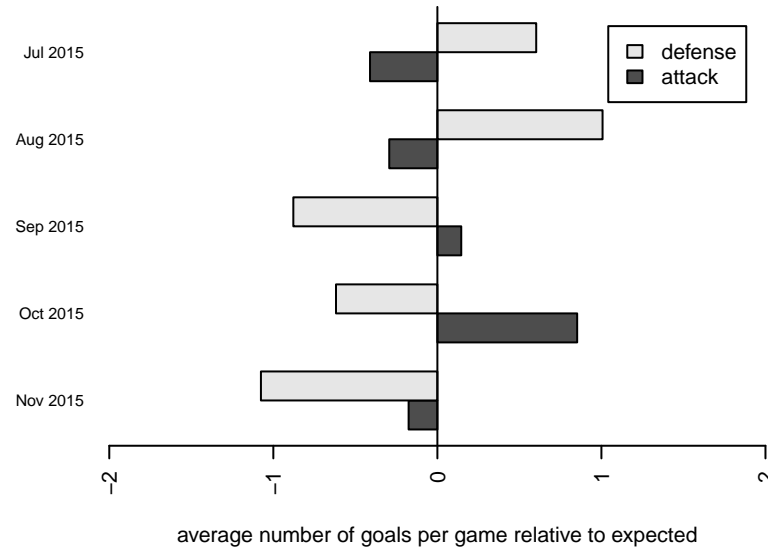

Performance relative to 13 month average