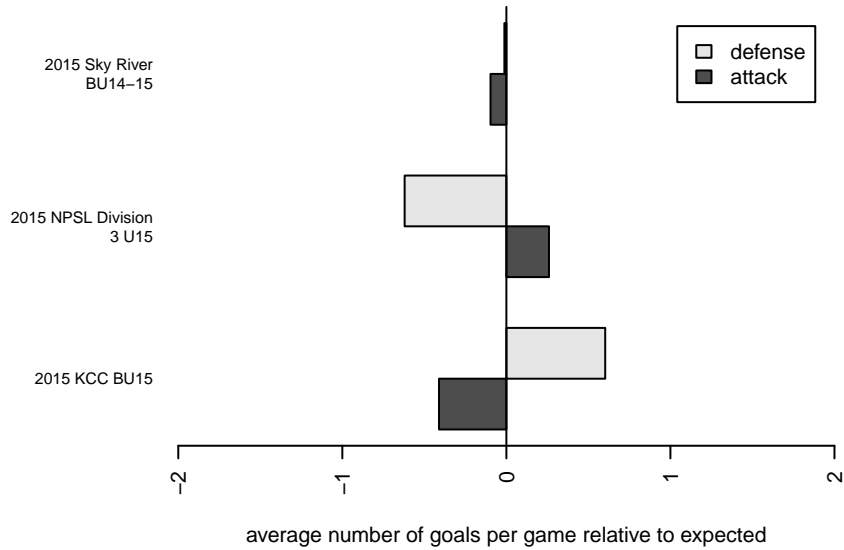

Seattle United Shoreline White B00

Seattle United Regional
 Shoreline, WA
 B00 total strength=889
 attack=1.81 defense=1.02
 fall league = NPSL Div 3 U15

alt names used:
 SU Shoreline White
 Seattle United SH B00 White
 Seattle United SH B00 White
 Seattle United SH B00 White

Venues played:
 2015 KCC BU15
 2015 Strawberry Classic BU15
 2015 Sky River BU14-15
 2015 NPSL Division 3 U15

Seattle United Shoreline White B00
 Dots are actual minus expected GF (blue circles) and GA (red triangles).
 Blue line is smoothed change in attack strength. Red is smoothed change in defense strength.

**attack and defense variance (black dot)
relative to other teams
and top 10 in region**

**attack and defense rating
relative to others at age
and all opponents in last 13 months**

Performance relative to 13 month average