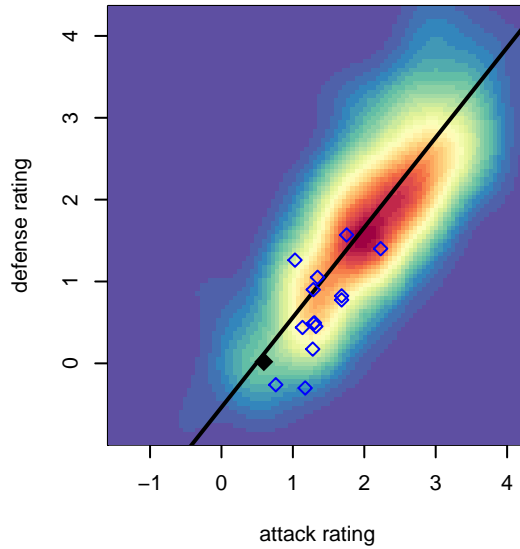

Seattle United Shoreline White B00

Seattle United Regional
 Shoreline, WA
 B00 total strength=889
 attack=1.81 defense=1.02
 fall league = NPSL Div 3 U15

alt names used:
 SU Shoreline White
 Seattle United SH B00 White
 Seattle United SH B00 White
 Seattle United SH B00 White

Venues played:
 2015 KCC BU15
 2015 Strawberry Classic BU15
 2015 Sky River BU14-15
 2015 NPSL Division 3 U15

Seattle United Shoreline White B00
 Dots are actual minus expected GF (blue circles) and GA (red triangles).
 Blue line is smoothed change in attack strength. Red is smoothed change in defense strength.

**attack and defense variance (black dot)
relative to other teams
and top 10 in region**

**attack and defense rating
relative to others at age
and all opponents in last 13 months**

Performance relative to 13 month average