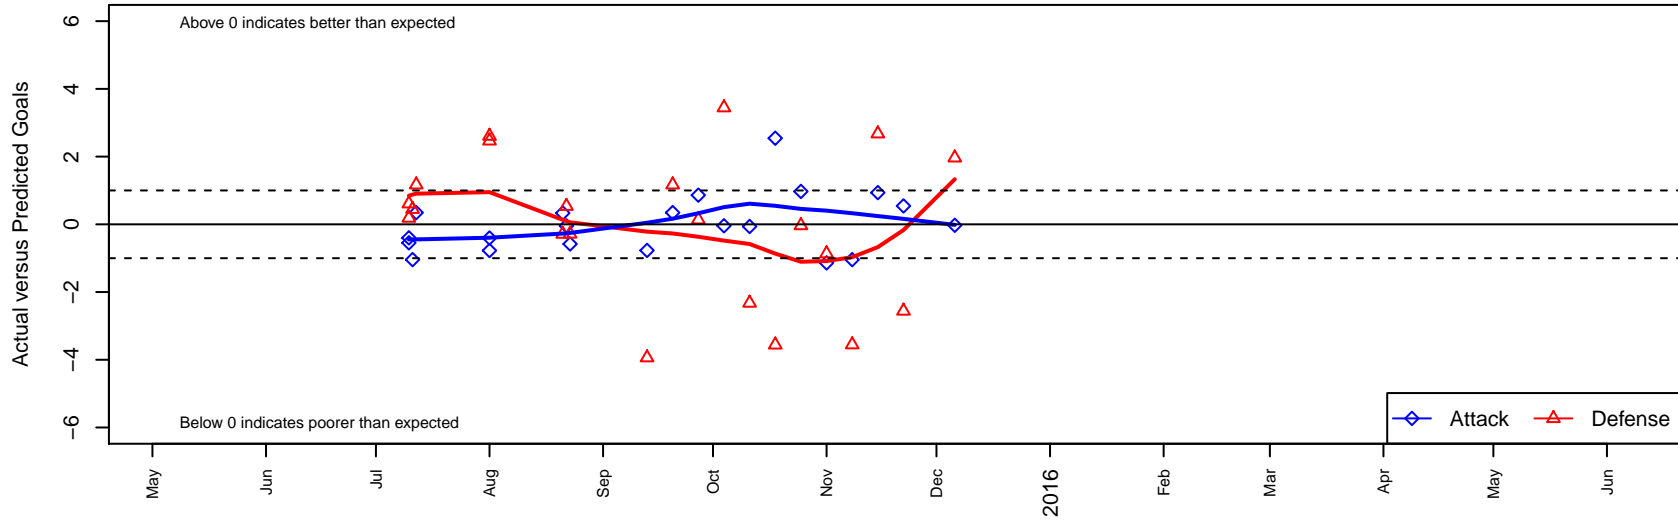

Seattle United Shoreline White B00

Seattle United Regional
 Shoreline, WA
 B00 total strength=889
 attack=1.81 defense=1.02
 fall league = NPSL Div 3 U15

alt names used:
 SU Shoreline White
 Seattle United SH B00 White
 Seattle United SH B00 White
 Seattle United SH B00 White

Venues played:
 2015 KCC BU15
 2015 Strawberry Classic BU15
 2015 Sky River BU14-15
 2015 NPSL Division 3 U15

Seattle United Shoreline White B00
 Dots are actual minus expected GF (blue circles) and GA (red triangles).
 Blue line is smoothed change in attack strength. Red is smoothed change in defense strength.

**attack and defense variance (black dot)
relative to other teams
and top 10 in region**

**attack and defense rating
relative to others at age
and all opponents in last 13 months**

Performance relative to 13 month average