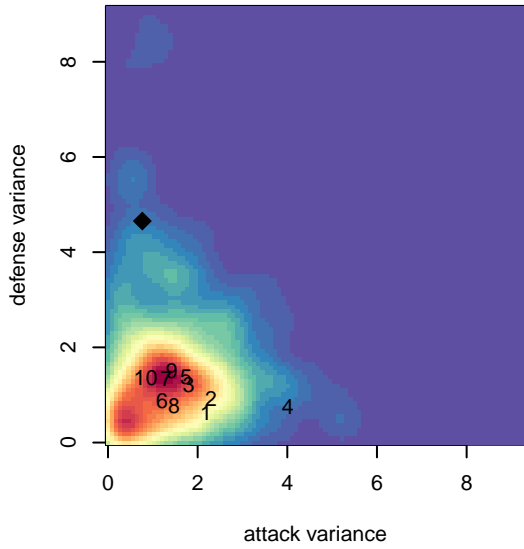

Seattle United Shoreline White B00

Seattle United Regional
 Shoreline, WA
 B00 total strength=889
 attack=1.81 defense=1.02
 fall league = NPSL Div 3 U15

alt names used:
 SU Shoreline White
 Seattle United SH B00 White
 Seattle United SH B00 White
 Seattle United SH B00 White

Venues played:
 2015 KCC BU15
 2015 Strawberry Classic BU15
 2015 Sky River BU14-15
 2015 NPSL Division 3 U15

Seattle United Shoreline White B00
 Dots are actual minus expected GF (blue circles) and GA (red triangles).
 Blue line is smoothed change in attack strength. Red is smoothed change in defense strength.

**attack and defense variance (black dot)
relative to other teams
and top 10 in region**

**attack and defense rating
relative to others at age
and all opponents in last 13 months**

Performance relative to 13 month average